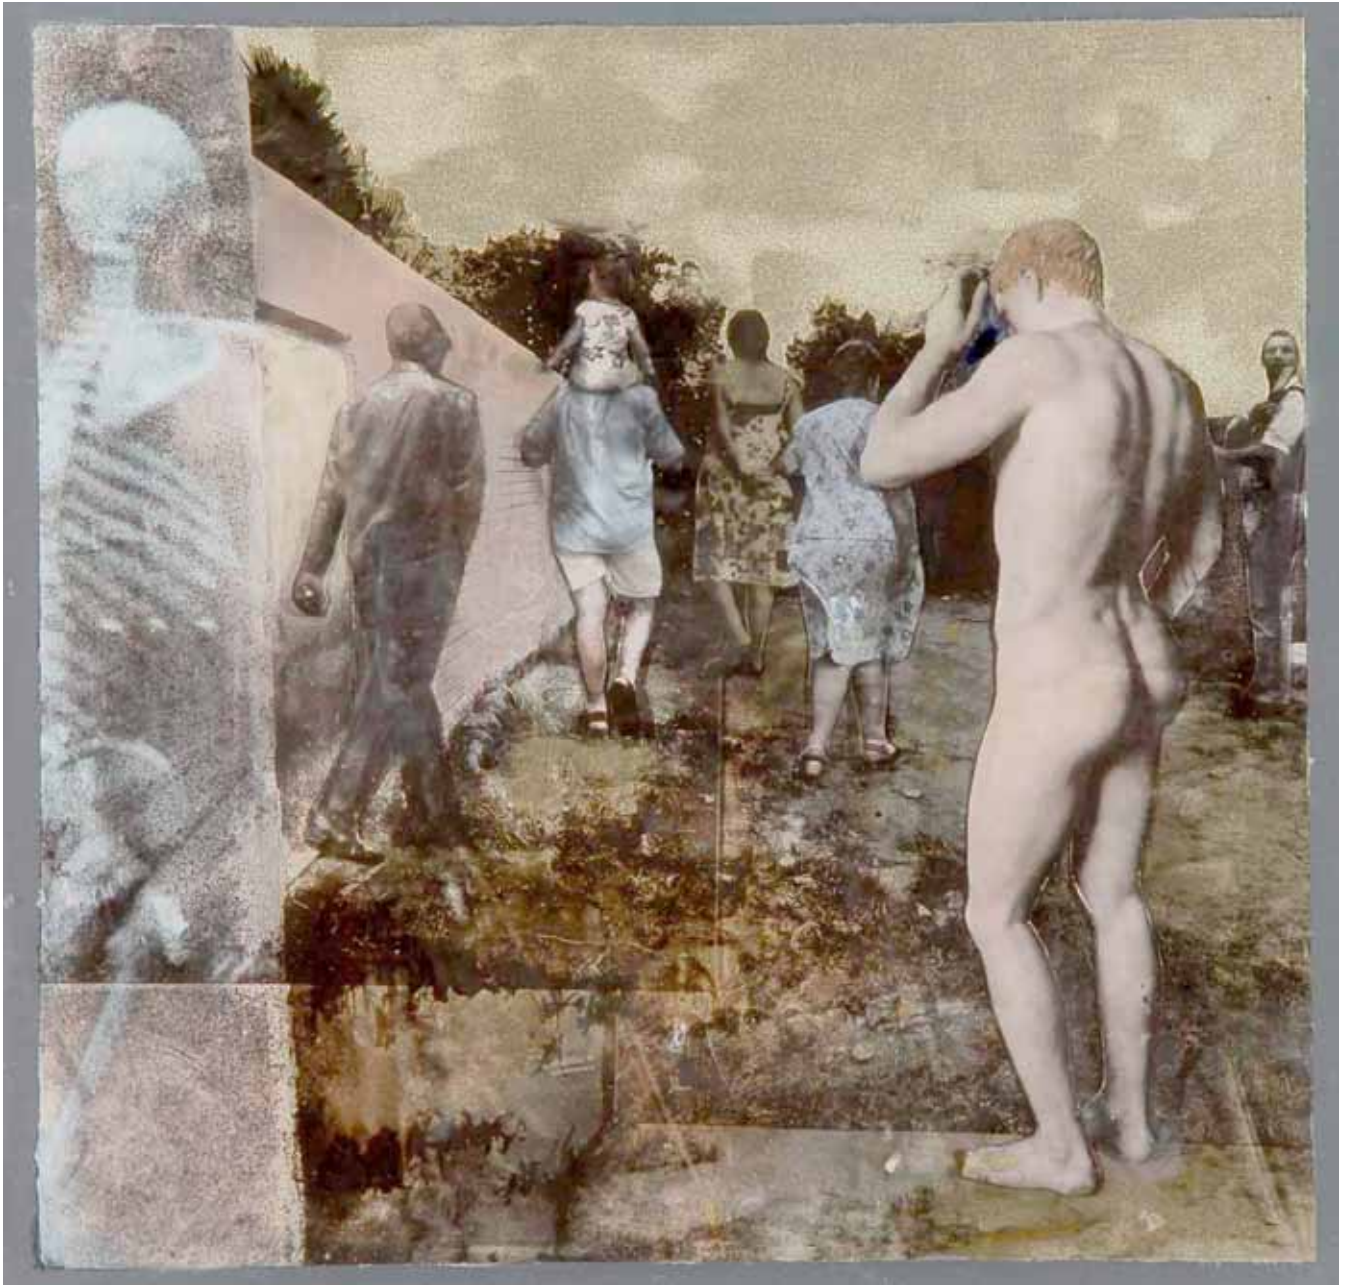

End of the Road
2009

Photographic emulsion with paint on glass
50 x 50 cm