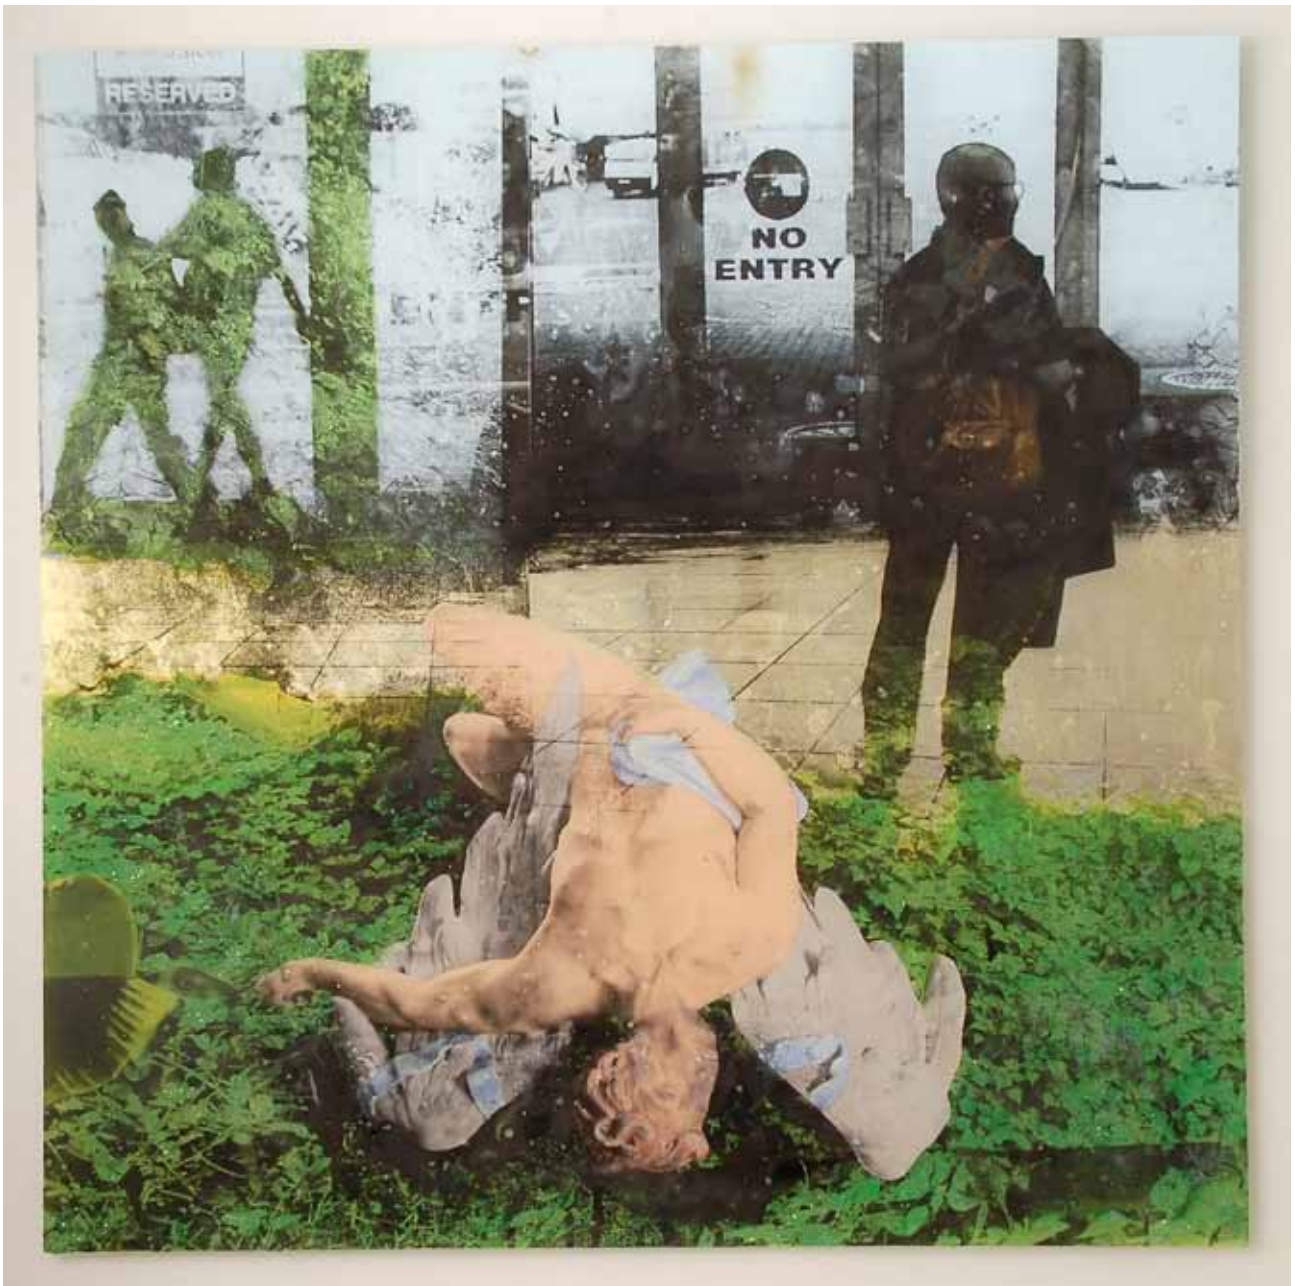

Vivian van Blerk

Portfolio

Eden Park

-

2009

After the Flood
2009

Photographic emulsion with paint on glass
50 x 50 cm

Icarus
2009

Photographic emulsion with paint on glass
50 x 50 cm

In the Village of Happiness
2009

Photographic emulsion with paint on glass
50 x 50 cm

Prometheus
2009

Photographic emulsion with paint on glass
50 x 50 cm