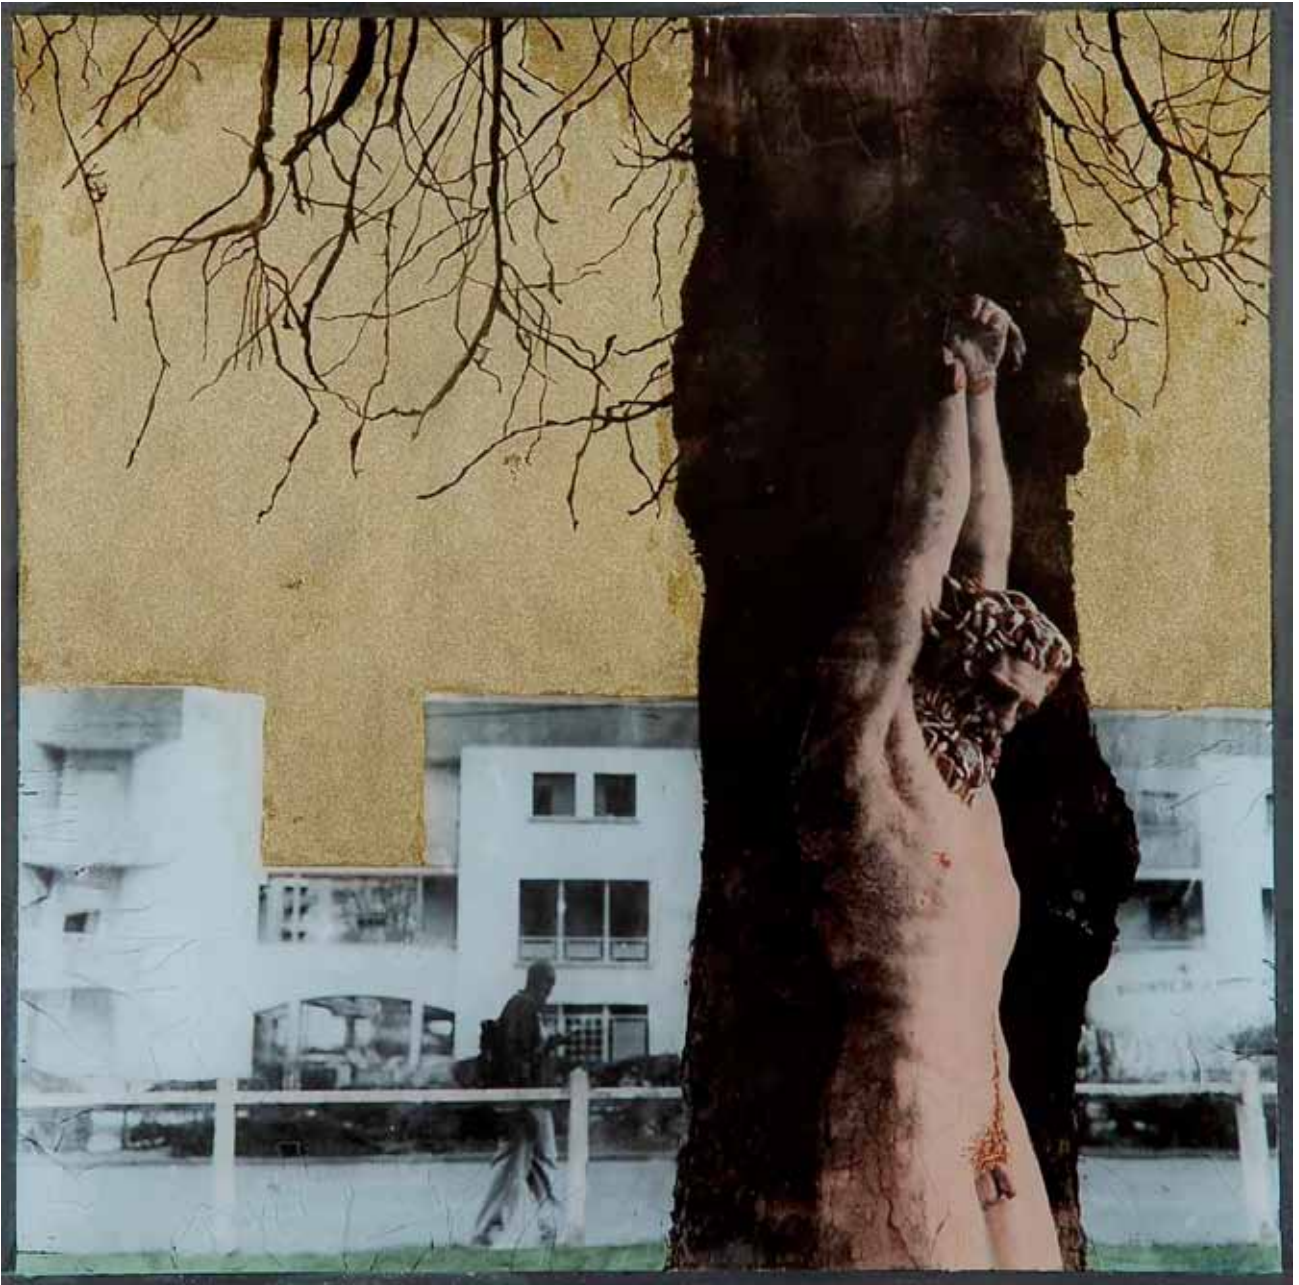

Marsyas
2009

Photographic emulsion with paint on glass
50 x 50 cm