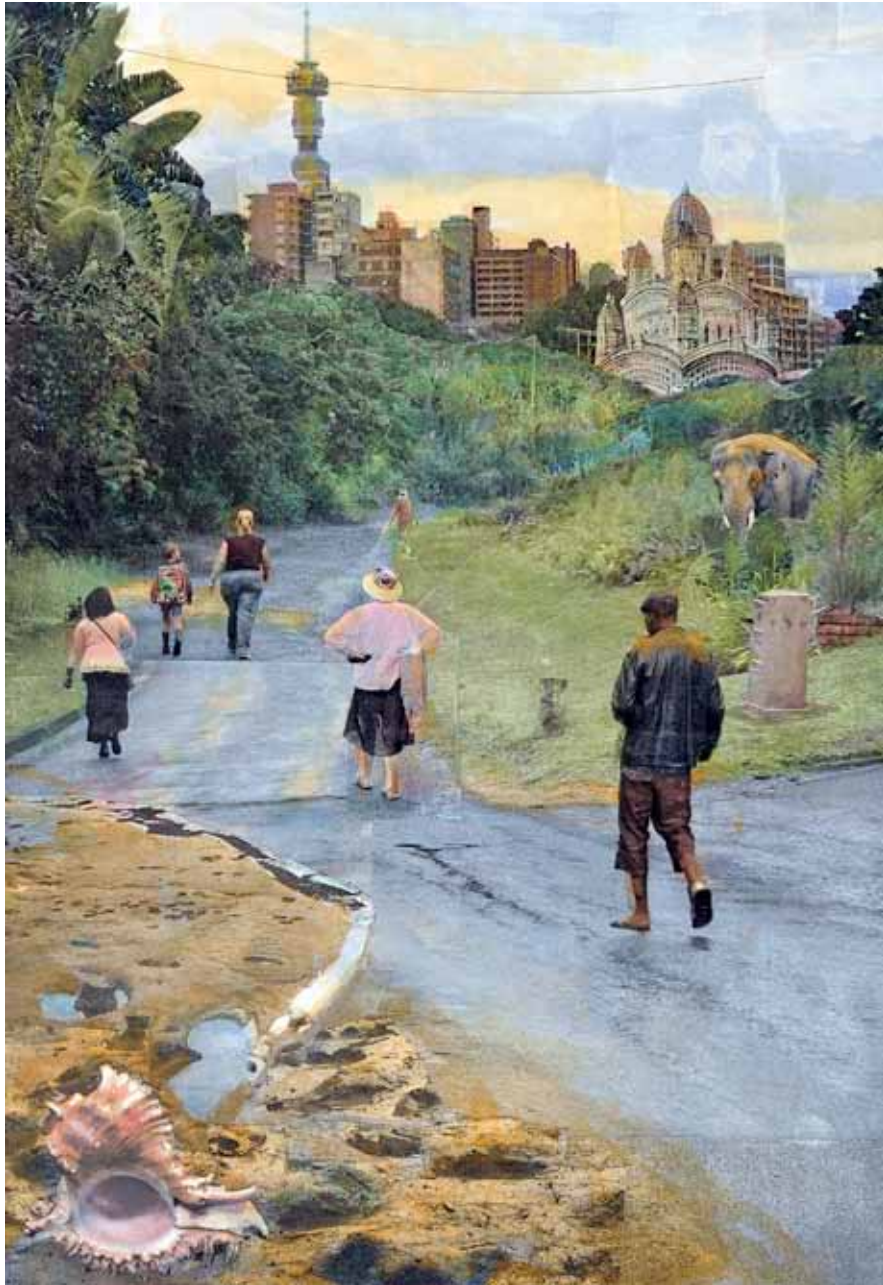

**Coastal Road to Shepstone
2015**

Photographic collage and paint
35 x 23 cm
Edition of 5