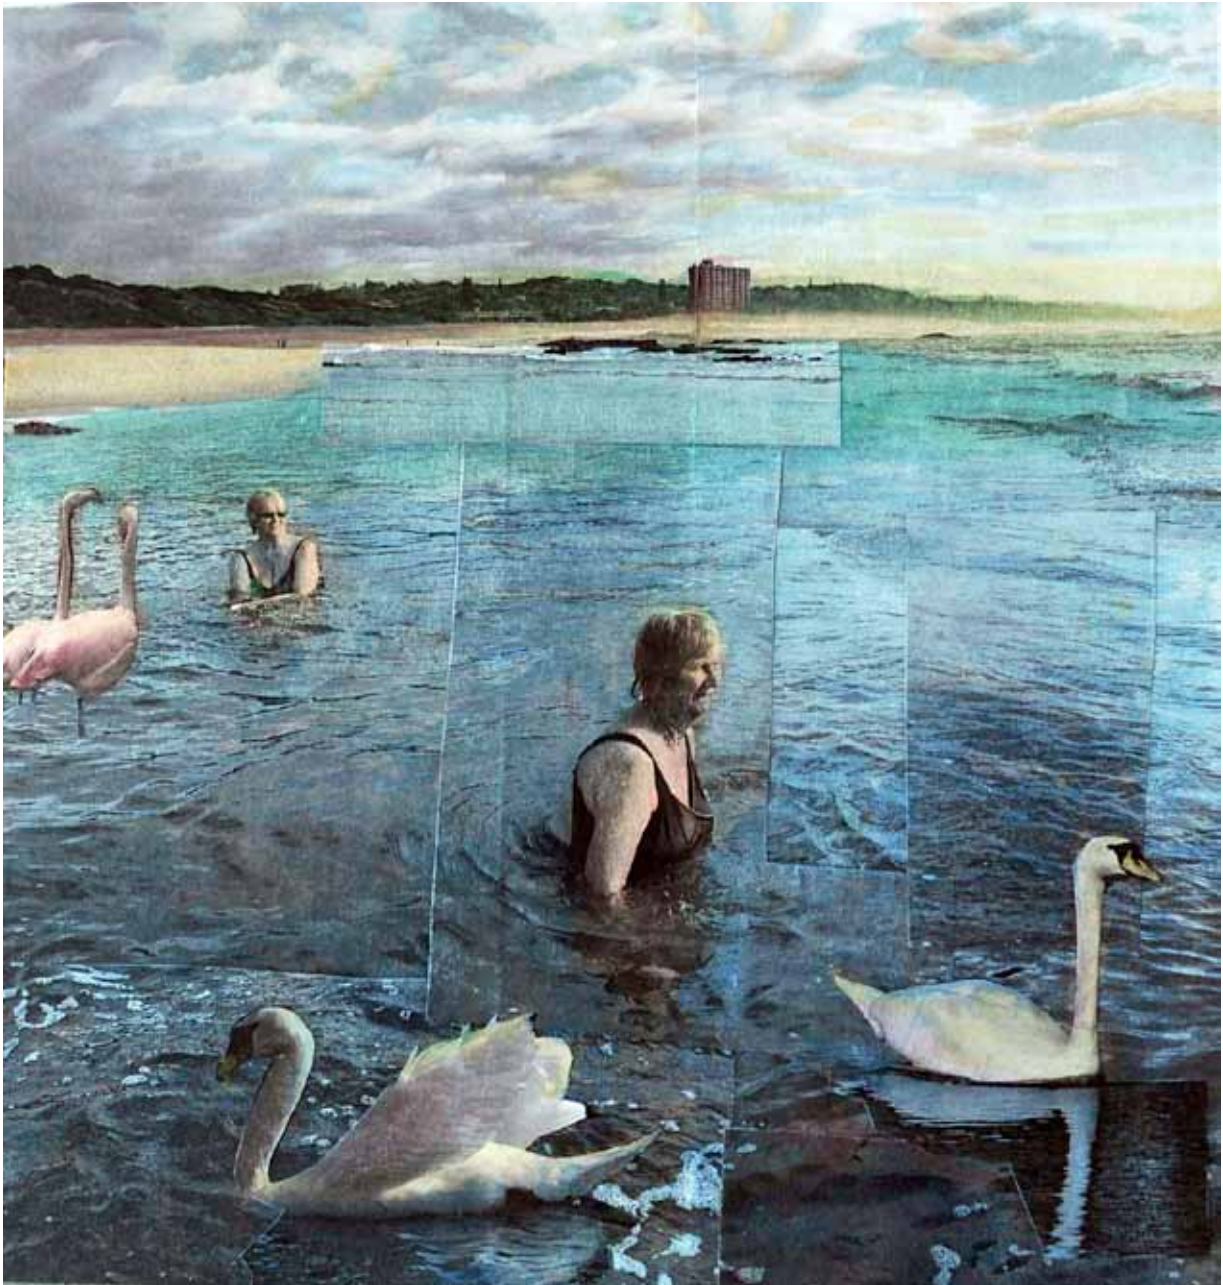

Vivian van Blerk

Portfolio

Postcards from South Africa

-

2015

Over Mzimkulu River
2015

Photographic collage and paint
20 x 20 cm
Edition of 5

Penguin Morning
2015

Photographic collage and paint
20 x 20 cm
Edition of 5

Descent to Leopard's Rock
2015

Photographic collage and paint
35 x 23 cm
Edition of 5

Tweni Beach Dawn
2015

Photographic collage and paint
20 x 20 cm
Edition of 5